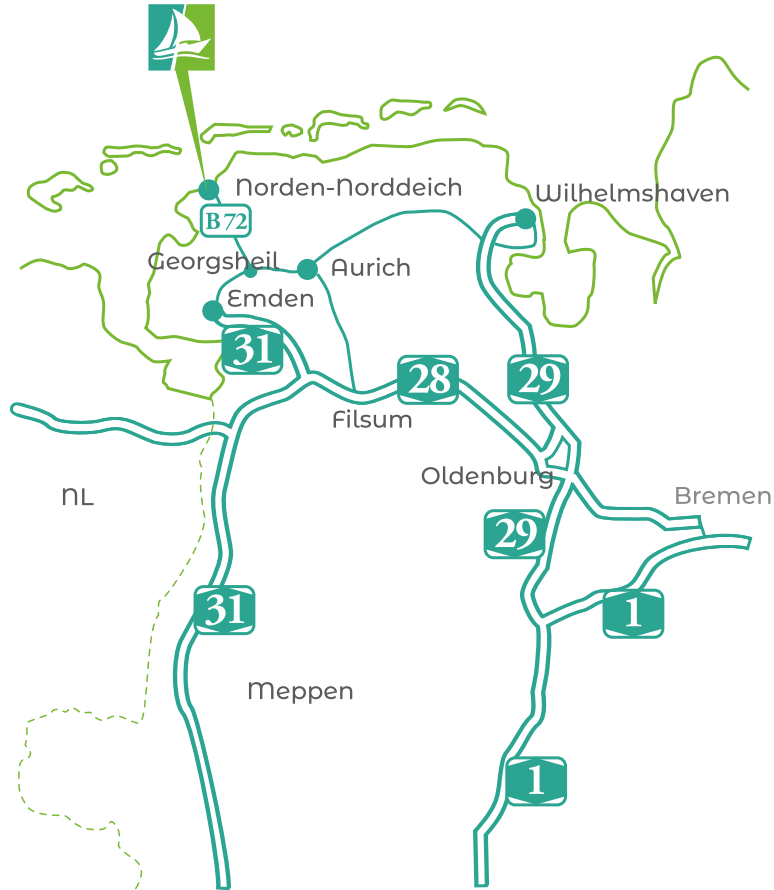

FÄHRHAUS

★★★★★

das fröhliche wellnesshotel

Your Journey to the Wellness Hotel Fährhaus

- * Arriving at the city of Norden, please continue on the road B72 in the direction Norddeich, harbour and islands
- * At the first roundabout, take the second exit in the direction of Norddeich and follow the road for another 5 km
- * Leave the second roundabout at the second exit in the direction of Norddeich harbour
- * After reaching Norddeich, you will pass the Frisia car park
- * After the traffic island, please get into the left-hand lane and turn left
- * After crossing the railway line, you will have reached the Hotel Fährhaus after a few metres

- * Railway travellers please travel to Norddeich Mole
- * From here it is only a few steps to our hotel
- * If you wish, we can also pick you up from there

Hotel Fährhaus^{★★★★★} das fröhliche Wellnesshotel